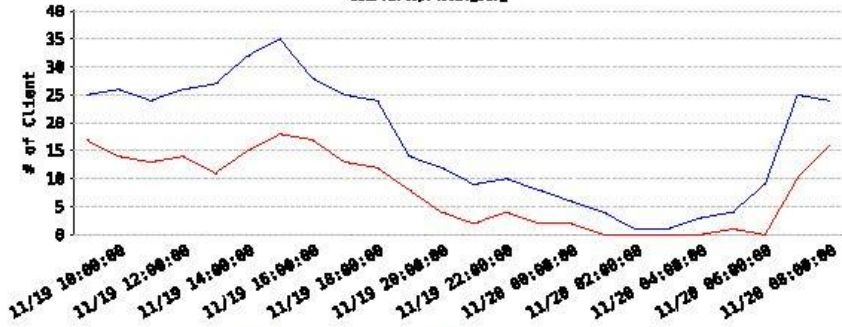

Report Generated Time: 2018/11/20 09:24:38 Time Zone: (GMT +1:00) Europe/Berlin

Description:

Data Interval: Every hours for last 24 hours

Resources:

SSID: hotspot.siegburg

Client Number

Description: This report shows the historical view of the maximum and minimum number of clients connect to the system. Client number can be shown in different time intervals for a specified duration. The report can be generated based on specific management domain, AP zone, AP, SSID, or radio type.

SSID: hotspot.siegburg

11/20 03:00:00	1	0
11/20 04:00:00	3	0
11/20 05:00:00	4	1
11/20 06:00:00	9	0
11/20 07:00:00	25	10
11/20 08:00:00	24	16

Max and Min # of Client

SSID: hotspot.edegburg

— Max # of Clients — Min # of Clients

Timestamp	Max # of Clients	Min # of Clients
11/19 09:00:00	25	17
11/19 10:00:00	26	14
11/19 11:00:00	24	13
11/19 12:00:00	26	14
11/19 13:00:00	27	11
11/19 14:00:00	32	15
11/19 15:00:00	35	18
11/19 16:00:00	28	17
11/19 17:00:00	25	13
11/19 18:00:00	24	12
11/19 19:00:00	14	8
11/19 20:00:00	12	4
11/19 21:00:00	9	2
11/19 22:00:00	10	4
11/19 23:00:00	8	2
11/20 00:00:00	6	2
11/20 01:00:00	4	0
11/20 02:00:00	1	0